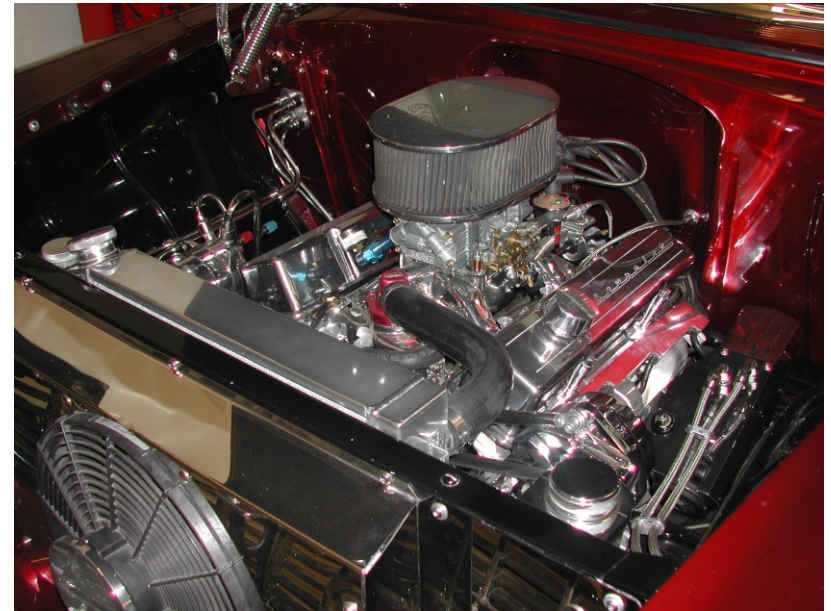

**380 Cubic Inch Small Block Chevy  
704HP at 8400RPM**

**1969 AMX 390 Engine  
400HP +**

**6 Cyl Chevy Engine - 230 Cubic Inch**

**383 Stroker in Nomad Station Wagon**