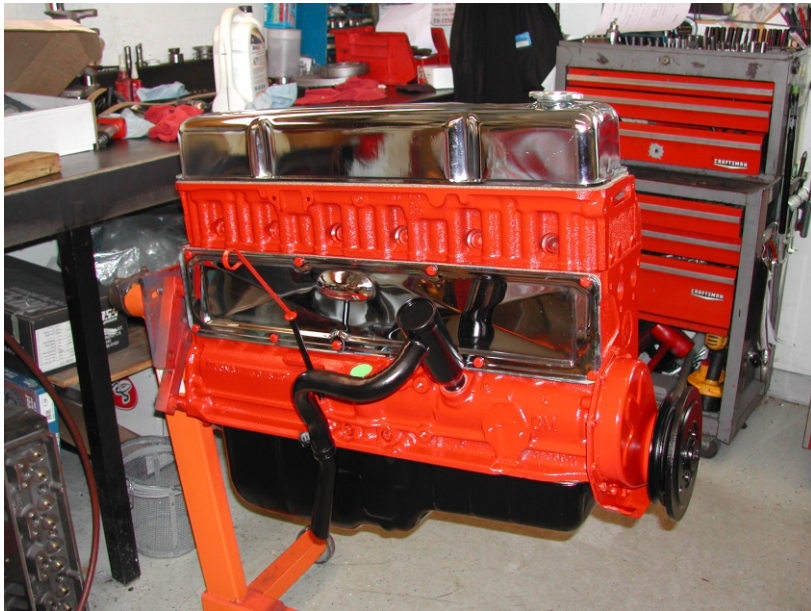

**380 Cubic Inch Small Block Chevy  
704HP at 8400RPM**

**1969 AMX 390 Engine  
400HP +**

**6 Cyl Chevy Engine - 230 Cubic Inch**

**383 Stroker in Nomad Station Wagon**